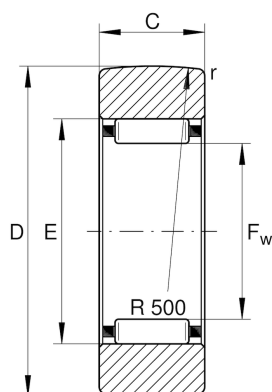

RSTO8-X-TV

Yoke type track roller

Schaeffler ID:
0002640670000

Yoke type track rollers RSTO, without axial guidance, outer ring without ribs

Technical information

Main Dimensions & Performance Data

D	24 mm	Outside diameter
F_w	12 mm	Under roller diameter
C	9.8 mm	Width, outer ring
$C_{r w}$	4,200 N	Basic dynamic load rating, radial
$C_{0r w}$	5,600 N	Basic static load rating, radial
$C_{ur w}$	800 N	Fatigue load limit, radial
n_{DG}	8,000 1/min	Speed on permanent grease lubrication
	0.023 kg	Weight

Dimensions

E	15 mm	Raceway diameter outer ring
r_{min}	0.3 mm	Minimum chamfer dimension
R	500 mm	Radius of outer ring outside profile